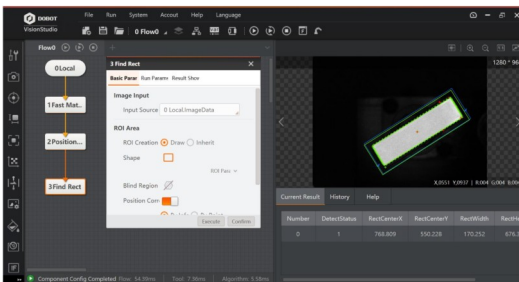

## Robot Vision Kit

DOBOT Robot Vision Kit provides a basic software and hardware platform based on visual development. With the advantages of rich functions, stable performance, and convenient operation, it perfectly meets the needs of visual applications including visual positioning, measurement, detection, and recognition.