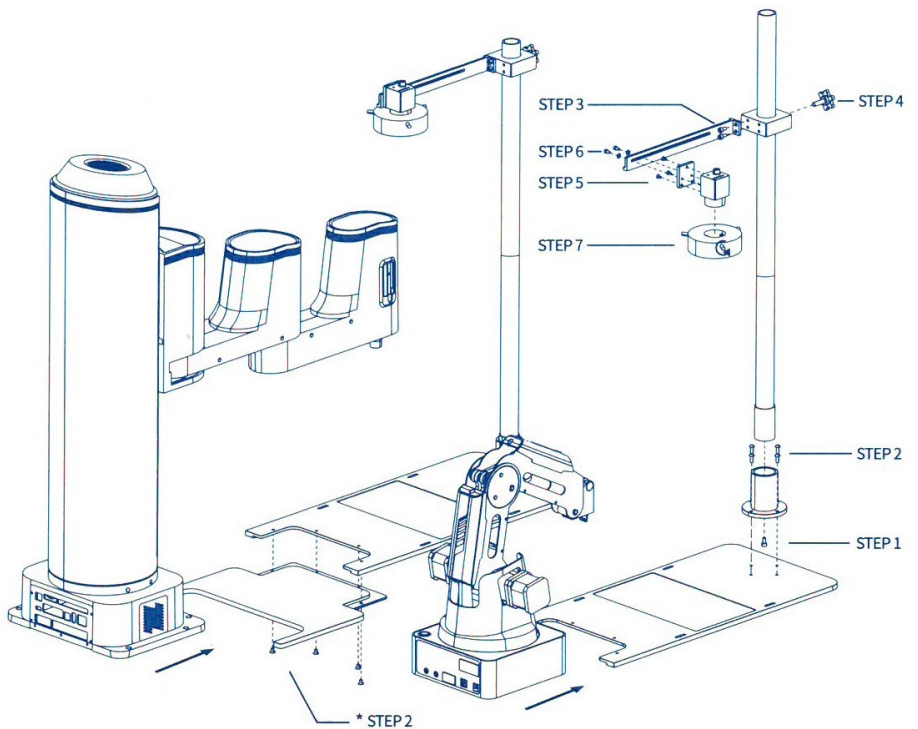

## Robot Vision Kit

DOBOT Robot Vision Kit provides a basic software and hardware platform based on visual development. With the advantages of rich functions, stable performance, and convenient operation, it perfectly meets the needs of visual applications including visual positioning, measurement, detection, and recognition.